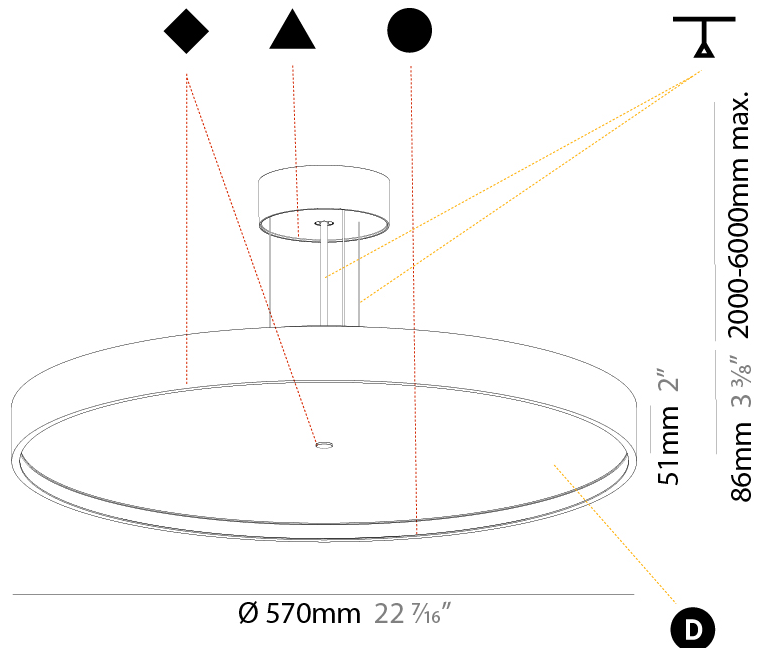

GENERAL

Series: Sign Diva
Subseries: Sign Diva Korona
Brand: Prolicht
Division: Architectural
Mounting Type: Suspension
Mounting Location: Ceiling
Subcategory: Pendant

PHYSICAL

Shape: Round
Diameter (mm): 570
Diameter (in): 22 7/16
Height (mm): 86
Height (in): 3 3/8
Light Distribution: Direct
Weight (kg): 8.067
Weight (lbs): 17.78
Diffuser: PMMA - Opal / Micro-Prism / Sparkling Secret / Vintage Industrial
Fixture Finish: SSR / BKV / CWI / CRY / HAB / UFT / ITA / RUA / FTG / MYG / LOD / PUS / FRO / FUP / KIA / POP / BLS / SPG / MEY / GOH / GUM / CHC / COM / ABZ / JAG / OBR / MOS / ROR
Fixture Material: Extruded Aluminum / Steel
Cable Details: 2,000mm/78 3/4" or 6,000mm/236 1/4" Transparent Cable

ELECTRICAL

Lamp Type: LED (Zhaga Standard)
Input Wattage (W): 49
Total Output Wattage (W): 46.9
Dimming: Tri-Mode (Non-Dimming and Phase Dimming (120Vac only) and 0-10V Dimming)
Driver Included: Yes
Driver Location: Integrated
Driver Type: Constant Current - Universal
Driver Class: Class 2
Input Voltage (V): 120 - 277
Constant Current (MA): 350

LED

Color Temperature (°K): 2700 / 3000 / 3500 / 4000
Max. Delivered Lumen (lm): 4978 / 5337 / 5384 / 5494
Nominal Lumen (lm): 6199 / 6646 / 6705 / 6842
CRI: >90 CRI
Lamp Life (hrs): 50000

OPTICAL

RATINGS AND CERTIFICATIONS

Certified By: Certified for North American Standards
IP rating: IP20