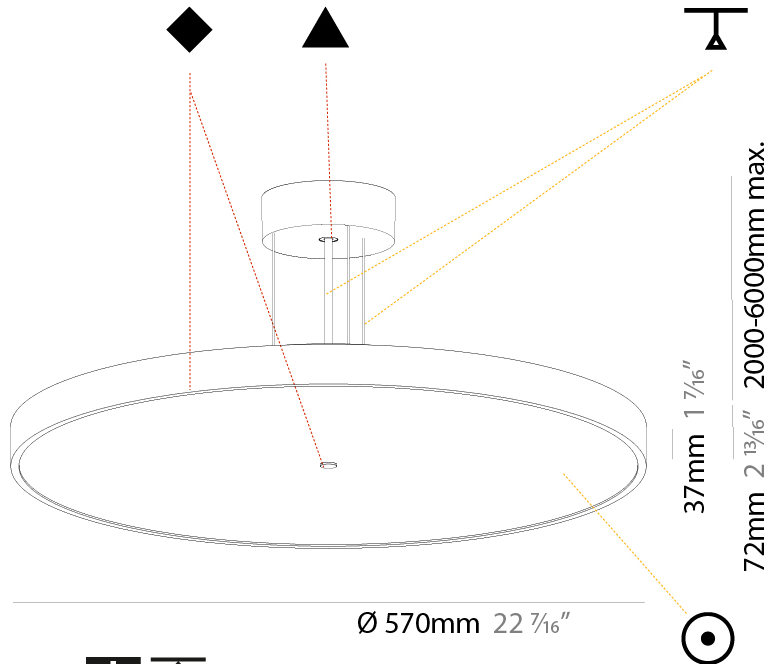

GENERAL

Series: Sign Diva
Subseries: Sign Diva
Brand: Prolicht
Division: Architectural
Mounting Type: Suspension
Mounting Location: Ceiling
Subcategory: Pendant

PHYSICAL

Shape: Round
Diameter (mm): 570
Diameter (in): 22 7/16
Height (mm): 72
Height (in): 2 13/16
Max. Overall Height (mm): 6072
Max. Overall Height (in): 239 1/16
Light Distribution: Direct
Weight (kg): 7.802
Weight (lbs): 17.2

Diffuser: PMMA - Opal / Micro-Prism / Sparkling Secret / Vintage Industrial with Shine Ring

Fixture Finish: SSR / BKV / CWI / CRY / HAB / UFT / ITA / RUA / FTG / MYG / LOD / PUS / FRO / FUP / KIA / POP / BLS / SPG / MEY / GOH / GUM / CHC / COM / ABZ / JAG / OBR / MOS / ROR

Fixture Material: Extruded Aluminum / Steel

Cable Details: 2000mm or 6000mm Transparent Cable

ELECTRICAL

Lamp Type: LED (Zhaga Standard)
Input Wattage (W): 58.3
Total Output Wattage (W): 53
Dimming: Tri-Mode (Non-Dimming and Phase Dimming (120Vac only) and 0-10V Dimming)
Driver Included: Yes
Driver Location: Integrated
Driver Type: Constant Current - Universal
Driver Class: Class 2
Input Voltage (V): 120 - 277
Constant Current (MA): 350

LED

Color Temperature (°K): 2700 / 3000 / 3500 / 4000
Max. Delivered Lumen (lm): 5060 / 6120 / 6233 / 6360
CRI: >90 CRI
Lamp Life (hrs): 50000

OPTICAL

RATINGS AND CERTIFICATIONS

Certified By: Certified for North American Standards
IP rating: IP20

PROJECT	
TYPE	
SPECIFIER	
QUANTITY	
DATE	

A